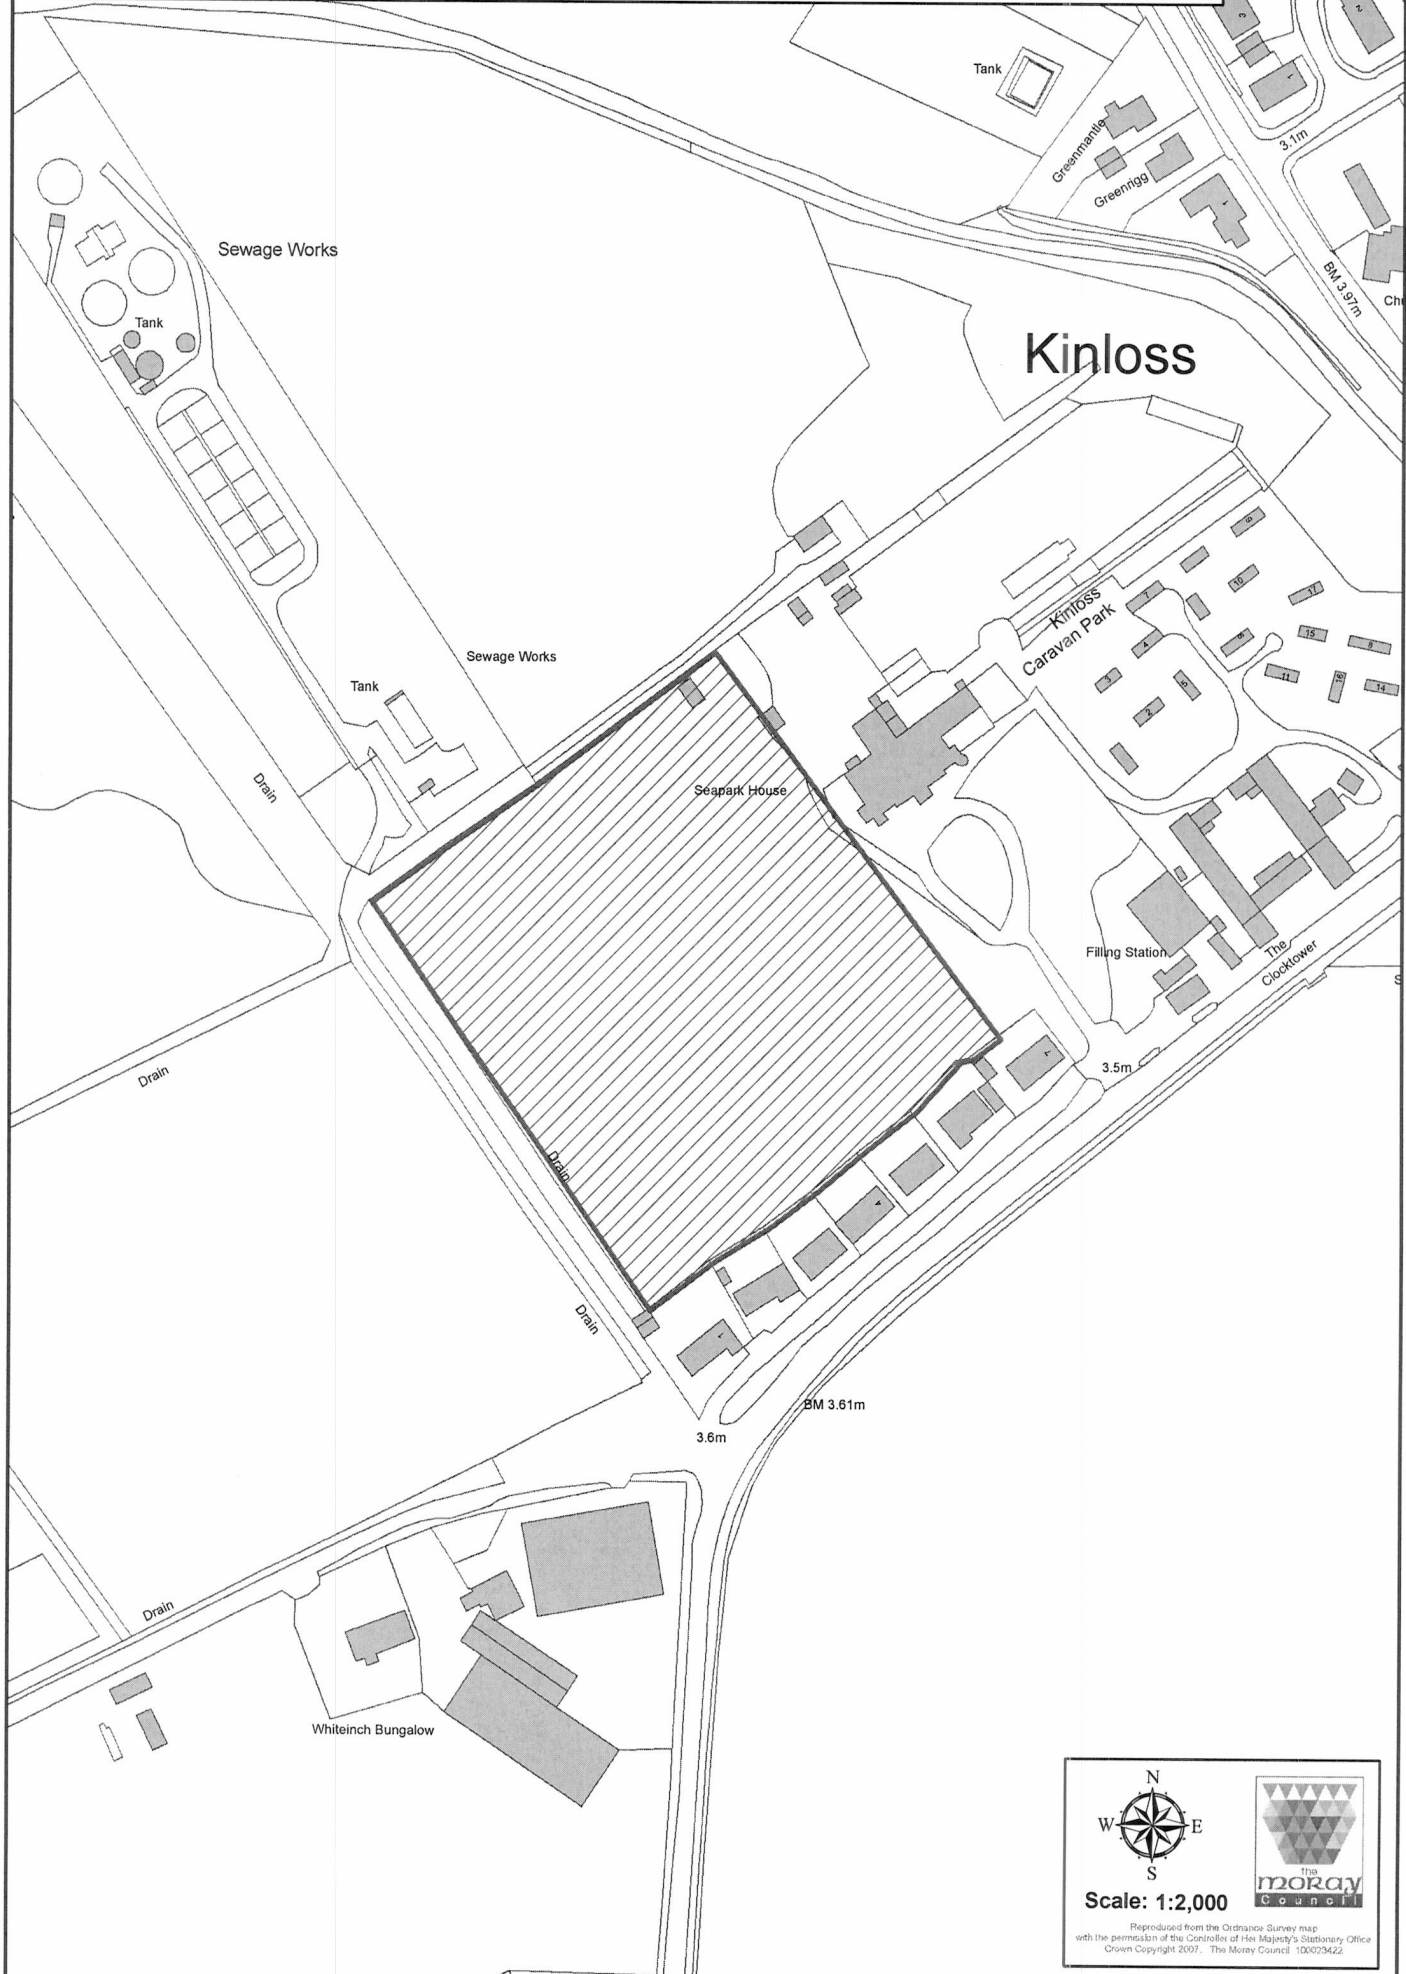

# Proposed TPO - Damhead, Kinloss

N  
W E  
S  
**Scale: 1:2,500**  
The Moray Council  
Reproduced from the Ordnance Survey map with the permission of the Controller of Her Majesty's Stationary Office. Crown Copyright 2007. The Moray Council 100023422

# Proposed TPO - Woodland West of Seapark House, Kinloss

ITEM: 7  
PAGE: 5

**Scale: 1:2,000**

Reproduced from the Ordnance Survey map with the permission of the Controller of Her Majesty's Stationary Office Crown Copyright 2007. The Moray Council 100073422